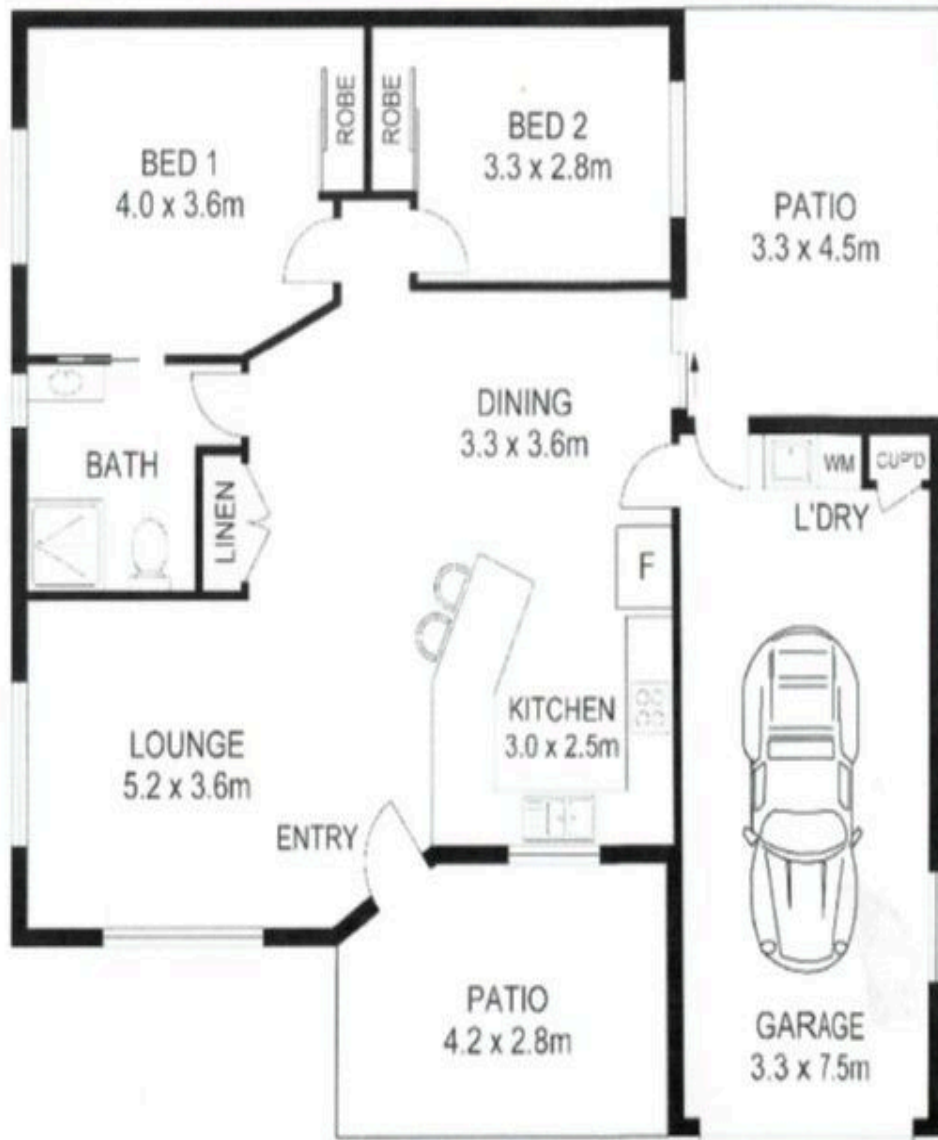

Get in touch with Rachael Treverton
(07) 2104 0901

TWIN CEDARS
BEERBURRUM